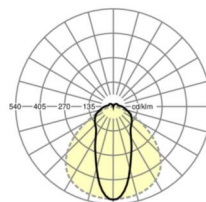

CHARACTERISTICS

Order number	19150004074
EAN number	4020863413898
Commodity code	94051190
Certification mark	IP 20, Protection class I, ENEC10 VDE, F, HACCP DIN10500/Food/IFS-application-related suitability/BRC, Indoor, CE
Impact resistance (IK rating)	IK03 (10°C bis 35°C)
Ambient temperatur	ta 10°C to 35°C
Warranty period	5 years
State funding programs	BEG - Federal funding for efficient buildings (valid only for Germany)

ELECTRICAL ENGINEERING

Controller	Electronic driver (1 pcs.)
System output	34W
Mains voltage	230V/50Hz
Energy efficiency class/light source	C

LIGHTING TECHNOLOGY

Placement	LED, Colour rendering/Light colour CRI ≥ 80 / 3000K
Colour tolerance (MacAdam)	3SDCM
Photobiological safety (Luminaire)	RG1
Nominal luminous flux	5906lm
LED service life	50000h L80/B10 (Tq 35°C)
Luminaire luminous efficiency	172lm/W
Beam angle	45° (C0) / 100° (C90)
UGR lat./long.	23.0 / 22.9

MECHANICS

Housing colour	black RAL 9005
Dimensions (LxWxH/DxH)	1531mm x 63mm x 54mm
Weight (net)	2kg
Type of installation	Mounting rail system installation, Light structure

Dimensions

L	1531 mm	Length
B	63 mm	Width
H	54 mm	Height

DEEP-LINK

<https://www.regiolux.de/en/article/19150004074>