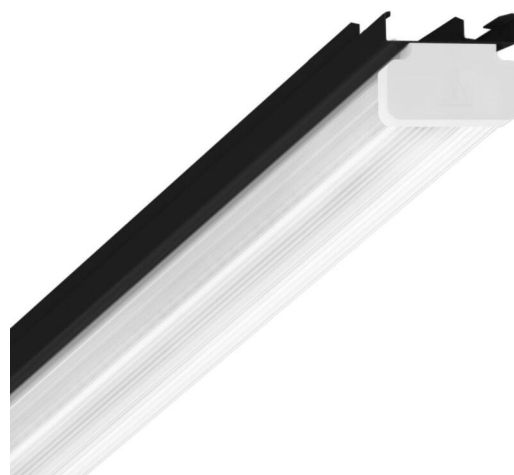

Device mount - Satin-finish diffuser with inner longitudinal prism system - direct/indirect narrow/wide distribution - visually continuous

Device mount made of a galvanised, profiled steel sheet; surface coated with polyester resin. Tool-free attachment with integrated side lever catches for rapid fitting in the mounting rail. LED unit in housing length for an optically seamless light run. Housing colour black RAL 9005; Direct/indirect wide/narrow beam light distribution, the lightly satin-finished diffuser made of PMMA plastic with inner longitudinal prisms produces a uniform, homogeneous appearance with ceiling brightening. Continuous light run design. Electrical connection by means of a fixed, 3-pin, quick-fit plug connector and a free choice of phases. Integrated guide for fast contacting. They are exchangeable, permit modernisation and reliably prolong the service life of the overall system.

MECHANICS

Housing colour	black RAL 9005
Dimensions (LxWxH/DxH)	1531mm x 63mm x 54mm
Weight (net)	2kg
Type of installation	Mounting rail system installation, Light structure

Dimensions

L	1531 mm	Length
B	63 mm	Width
H	54 mm	Height

DEEP-LINK

<https://www.regiolux.de/en/article/19150004074>

Reference	LED 6000lm 830
ηLB	100 %
Φ ↓/↑	90 % / 10 %
UGR lat./long.	23.0 / 22.9

63

54